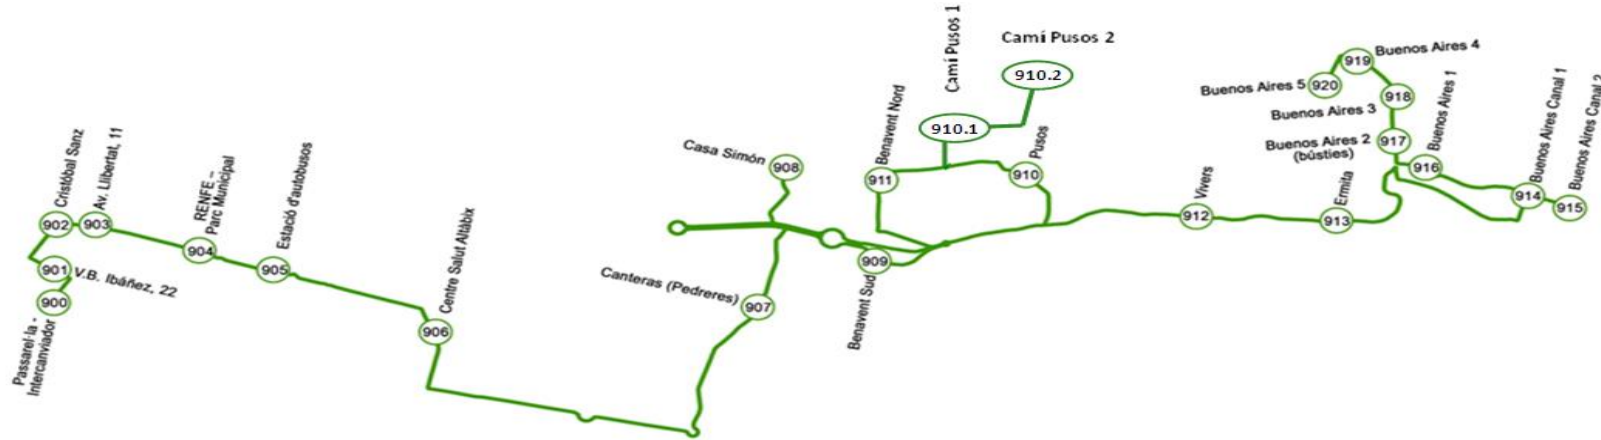

## ET9: ELX → SALADES → JUBALCOI → BUENOS AIRES

Nombre parada:	Passarel·la Intercanviador	V.B. Ibañez, 22	Cristóbal Sanz	Av. Libertat, 11	RENFE - Parc Municipal	Estació d'autobusos	Centre Salut Altàlix	Canteras (Pedreres)	Casa Simón	Benavent Sud	Pusos	Cami Pusos 1	Cami Pusos 2	Benavent Nord	Vivers	Ermita	Buenos Aires Canal 1	Buenos Aires Canal 2	Buenos Aires 1	Buenos Aires 2 (bústies)	Buenos Aires 3	Buenos Aires 4	Buenos Aires 5
Nº:	900	901	902	903	904	905	906	907	908	909	910	910.1	910.2	911	912	913	914	915	916	917	918	919	920
Horarios laborables:	09:00h	09:02h	09:02h	09:03h	09:03h	09:04h	09:05h	09:09h	09:11h	09:12h	09:13h	09:13h	09:14h	09:14h	09:15h	09:16h	09:18h	09:18h	09:19h	09:19h	09:19h	09:20h	09:20h
	11:00h	11:02h	11:02h	11:03h	11:03h	11:04h	11:05h	11:09h	11:11h	11:12h	11:13h	11:13h	11:14h	11:14h	11:15h	11:16h	11:18h	11:18h	11:19h	11:19h	11:19h	11:20h	11:20h
	13:00h	13:02h	13:02h	13:03h	13:03h	13:04h	13:05h	13:09h	13:11h	13:12h	13:13h	13:13h	13:14h	13:14h	13:15h	13:16h	13:18h	13:18h	13:19h	13:19h	13:19h	13:20h	13:20h
	14:30h	14:32h	14:32h	14:33h	14:33h	14:34h	14:35h	14:39h	14:41h	14:42h	14:43h	14:43h	14:44h	14:44h	14:45h	14:46h	14:48h	14:48h	14:49h	14:49h	14:49h	14:50h	14:50h
	15:30h	15:32h	15:32h	15:33h	15:33h	15:34h	15:35h	15:39h	15:41h	15:42h	15:43h	15:43h	15:44h	15:44h	15:45h	15:46h	15:48h	15:48h	15:49h	15:49h	15:49h	15:50h	15:50h
	18:00h	18:02h	18:02h	18:03h	18:03h	18:04h	18:05h	18:09h	18:11h	18:12h	18:13h	18:13h	18:14h	18:14h	18:15h	18:16h	18:18h	18:18h	18:19h	18:19h	18:19h	18:20h	18:20h
20:30h	20:32h	20:32h	20:33h	20:33h	20:34h	20:35h	20:39h	20:41h	20:42h	20:43h	20:43h	20:44h	20:44h	20:45h	20:46h	20:48h	20:48h	20:49h	20:49h	20:49h	20:50h	20:50h	