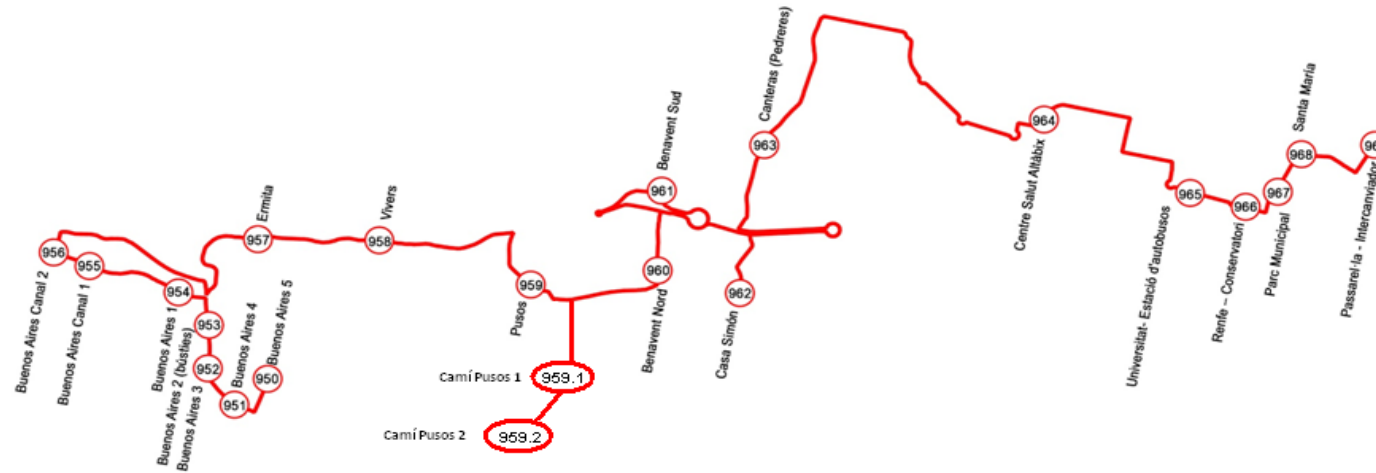

ET9: BUENOS AIRES → JUBALCOI → SALADES → ELX

Nombre parada:	Buenos Aires 5	Buenos Aires 4	Buenos Aires 3	Buenos Aires 2 (bústies)	Buenos Aires 1	Buenos Aires Canal 1	Buenos Aires Canal 2	Ermita	Vivers	Pusos	Camí Pusos 1	Camí Pusos 2	Benavent Nord	Benavent Sud	Casa Simón	Canteras (pedreras)	Centre Salut Altàbix	Universitat - Estació d'autobusos	Renfe - Conservatori	Parc Municipal	Santa Maria	Passarel·la Intercanviador
Nº:	950	951	952	953	954	955	956	957	958	959	959.1	959.2	960	961	962	963	964	965	966	967	968	969
Horarios laborables:	07:20h	07:20h	07:20h	07:21h	07:21h	07:22h	07:22h	07:24h	07:25h	07:27h	07:27h	07:28h	07:29h	07:30h	07:31h	07:32h	07:35h	07:36h	07:38h	07:38h	07:39h	07:40h
	09:20h	09:20h	09:20h	09:21h	09:21h	09:22h	09:22h	09:24h	09:25h	09:27h	09:27h	09:28h	09:29h	09:30h	09:31h	09:32h	09:35h	09:36h	09:38h	09:38h	09:39h	09:40h
	11:20h	11:20h	11:20h	11:21h	11:21h	11:22h	11:22h	11:24h	11:25h	11:27h	11:27h	11:28h	11:29h	11:30h	11:31h	11:32h	11:35h	11:36h	11:38h	11:38h	11:39h	11:40h
	13:20h	13:20h	13:20h	13:21h	13:21h	13:22h	13:22h	13:24h	13:25h	13:27h	13:27h	13:28h	13:29h	13:30h	13:31h	13:32h	13:35h	13:36h	13:38h	13:38h	13:39h	13:40h
	14:50h	14:50h	14:50h	14:51h	14:51h	14:52h	14:52h	14:54h	14:55h	14:57h	14:57h	14:58h	14:59h	15:00h	15:01h	15:02h	15:05h	15:06h	15:08h	15:08h	15:09h	15:10h
	15:50h	15:50h	15:50h	15:51h	15:51h	15:52h	15:52h	15:54h	15:55h	15:57h	15:57h	15:58h	15:59h	16:00h	16:01h	16:02h	16:05h	16:06h	16:08h	16:08h	16:09h	16:10h
	18:20h	18:20h	18:20h	18:21h	18:21h	18:22h	18:22h	18:24h	18:25h	18:27h	18:27h	18:28h	18:29h	18:30h	18:31h	18:32h	18:35h	18:36h	18:38h	18:38h	18:39h	18:40h
20:50h	20:50h	20:50h	20:51h	20:51h	20:52h	20:52h	20:54h	20:55h	20:57h	20:57h	20:58h	20:59h	21:00h	21:01h	21:02h	21:05h	21:06h	21:08h	21:08h	21:09h	21:10h	

Horarios sábados	09:20h	09:20h	09:20h	09:21h	09:21h	09:22h	09:22h	09:24h	09:25h	09:27h	09:27h	09:28h	09:29h	09:30h	09:31h	09:32h	09:35h	09:36h	09:38h	09:38h	09:39h	09:40h
	13:20h	13:20h	13:20h	13:21h	13:21h	13:22h	13:22h	13:24h	13:25h	13:27h	13:27h	13:28h	13:29h	13:30h	13:31h	13:32h	13:35h	13:36h	13:38h	13:38h	13:39h	13:40h
	17:20h	17:20h	17:20h	17:21h	17:21h	17:22h	17:22h	17:24h	17:25h	17:27h	17:27h	17:28h	17:29h	17:30h	17:31h	17:32h	17:35h	17:36h	17:38h	17:38h	17:39h	17:40h
	20:20h	20:20h	20:20h	20:21h	20:21h	20:22h	20:22h	20:24h	20:25h	20:27h	20:27h	20:28h	20:29h	20:30h	20:31h	20:32h	20:35h	20:36h	20:38h	20:38h	20:39h	20:40h

Horarios domingos:	12:20h	12:20h	12:20h	12:21h	12:21h	12:22h	12:22h	12:24h	12:25h	12:27h	12:27h	12:28h	12:29h	12:30h	12:31h	12:32h	12:35h	12:36h	12:38h	12:38h	12:39h	12:40h
	18:20h	18:20h	18:20h	18:21h	18:21h	18:22h	18:22h	18:24h	18:25h	18:27h	18:27h	18:28h	18:29h	18:30h	18:31h	18:32h	18:35h	18:36h	18:38h	18:38h	18:39h	18:40h