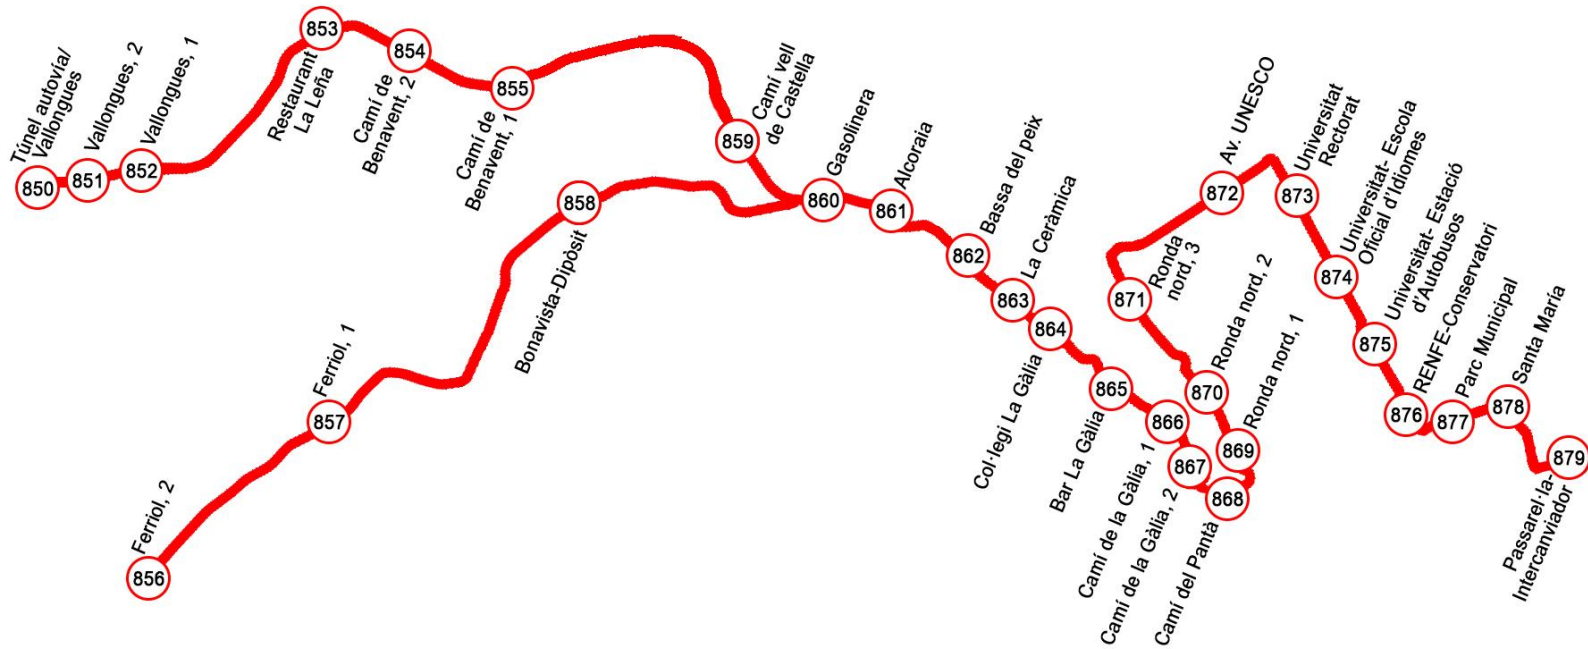

ET8: FERRIOL → VALLONGUES → ELX

Nombre parada:	Túnel autovia/ Vallongues	Vallongues, 2	Vallongues, 1	Restaurant La Leña	Camí de Benavent, 2	Camí de Benavent, 1	Ferriol, 2	Ferriol, 1	Bonavista-Dipòsit	Camí vell de Castella	Gasolinera	Alcoraia	Bassa del peix	La Ceràmica	Col·legi La Gàl·lia	Bar La Gàl·lia	Camí de la Gàl·lia, 1	Camí de la Gàl·lia, 2	Camí del Pantà	Ronda nord, 1	Ronda nord, 2	Ronda nord, 3	Av. UNESCO	Universitat Rectorat	Universitat- Escola Oficial d'Idiomes	Universitat- Estació d'Autobusos	RENFE- Conservatori	Parc Municipal	Santa Maria	Passarel·la - Intercanviador		
Nº:	850	851	852	853	854	855	856	857	858	859	860	861	862	863	864	865	866	867	868	869	870	871	872	873	874	875	876	877	878	879		
Horarios laborables:	07:20h	07:20h	07:20h	07:21h	07:22h	07:22h	07:24h	07:25h	07:25h	07:26h	07:26h	07:27h	07:27h	07:27h	07:28h	07:28h	07:28h	07:30h	07:30h	07:32h	07:32h	07:34h	07:34h	07:34h	07:34h	07:36h	07:36h	07:38h	07:38h	07:39h	07:40h	
	08:20h	08:20h	08:20h	08:21h	08:22h	08:22h	08:24h	08:25h	08:25h	08:26h	08:26h	08:27h	08:27h	08:27h	08:28h	08:28h	08:28h	08:30h	08:30h	08:32h	08:32h	08:34h	08:34h	08:34h	08:34h	08:36h	08:36h	08:38h	08:38h	08:39h	08:40h	
	10:20h	10:20h	10:20h	10:21h	10:22h	10:22h	10:24h	10:25h	10:25h	10:26h	10:26h	10:27h	10:27h	10:27h	10:28h	10:28h	10:28h	10:30h	10:30h	10:32h	10:32h	10:34h	10:34h	10:34h	10:34h	10:36h	10:36h	10:38h	10:38h	10:39h	10:40h	
	12:20h	12:20h	12:20h	12:21h	12:22h	12:22h	12:24h	12:25h	12:25h	12:26h	12:26h	12:27h	12:27h	12:27h	12:28h	12:28h	12:28h	12:30h	12:30h	12:32h	12:32h	12:34h	12:34h	12:34h	12:34h	12:36h	12:36h	12:38h	12:38h	12:39h	12:40h	
	14:20h	14:20h	14:20h	14:21h	14:22h	14:22h	14:24h	14:25h	14:25h	14:26h	14:26h	14:27h	14:27h	14:27h	14:28h	14:28h	14:28h	14:30h	14:30h	14:32h	14:32h	14:34h	14:34h	14:34h	14:34h	14:36h	14:36h	14:38h	14:38h	14:39h	14:40h	
	16:20h	16:20h	16:20h	16:21h	16:22h	16:22h	16:24h	16:25h	16:25h	16:26h	16:26h	16:27h	16:27h	16:27h	16:28h	16:28h	16:28h	16:30h	16:30h	16:32h	16:32h	16:34h	16:34h	16:34h	16:34h	16:36h	16:36h	16:38h	16:38h	16:39h	16:40h	
	18:20h	18:20h	18:20h	18:21h	18:22h	18:22h	18:24h	18:25h	18:25h	18:26h	18:26h	18:27h	18:27h	18:27h	18:28h	18:28h	18:28h	18:28h	18:30h	18:30h	18:32h	18:32h	18:34h	18:34h	18:34h	18:34h	18:36h	18:36h	18:38h	18:38h	18:39h	18:40h
20:50h	20:50h	20:50h	20:51h	20:52h	20:52h	20:54h	20:55h	20:55h	20:56h	20:56h	20:57h	20:57h	20:57h	20:58h	20:58h	20:58h	20:58h	21:00h	21:00h	21:02h	21:02h	21:04h	21:04h	21:04h	21:06h	21:06h	21:08h	21:08h	21:09h	21:10h		
Horarios sábados	09:20h	09:20h	09:20h	09:21h	09:22h	09:22h	09:24h	09:25h	09:25h	09:26h	09:26h	09:27h	09:27h	09:27h	09:28h	09:28h	09:28h	09:30h	09:30h	09:32h	09:32h	09:34h	09:34h	09:34h	09:34h	09:36h	09:36h	09:38h	09:38h	09:39h	09:40h	
	12:20h	12:20h	12:20h	12:21h	12:22h	12:22h	12:24h	12:25h	12:25h	12:26h	12:26h	12:27h	12:27h	12:27h	12:28h	12:28h	12:28h	12:30h	12:30h	12:32h	12:32h	12:34h	12:34h	12:34h	12:34h	12:36h	12:36h	12:38h	12:38h	12:39h	12:40h	
	15:20h	15:20h	15:20h	15:21h	15:22h	15:22h	15:24h	15:25h	15:25h	15:26h	15:26h	15:27h	15:27h	15:27h	15:28h	15:28h	15:28h	15:30h	15:30h	15:32h	15:32h	15:34h	15:34h	15:34h	15:34h	15:36h	15:36h	15:38h	15:38h	15:39h	15:40h	
	20:20h	20:20h	20:20h	20:21h	20:22h	20:22h	20:24h	20:25h	20:25h	20:26h	20:26h	20:27h	20:27h	20:27h	20:28h	20:28h	20:28h	20:30h	20:30h	20:32h	20:32h	20:34h	20:34h	20:34h	20:34h	20:36h	20:36h	20:38h	20:38h	20:39h	20:40h