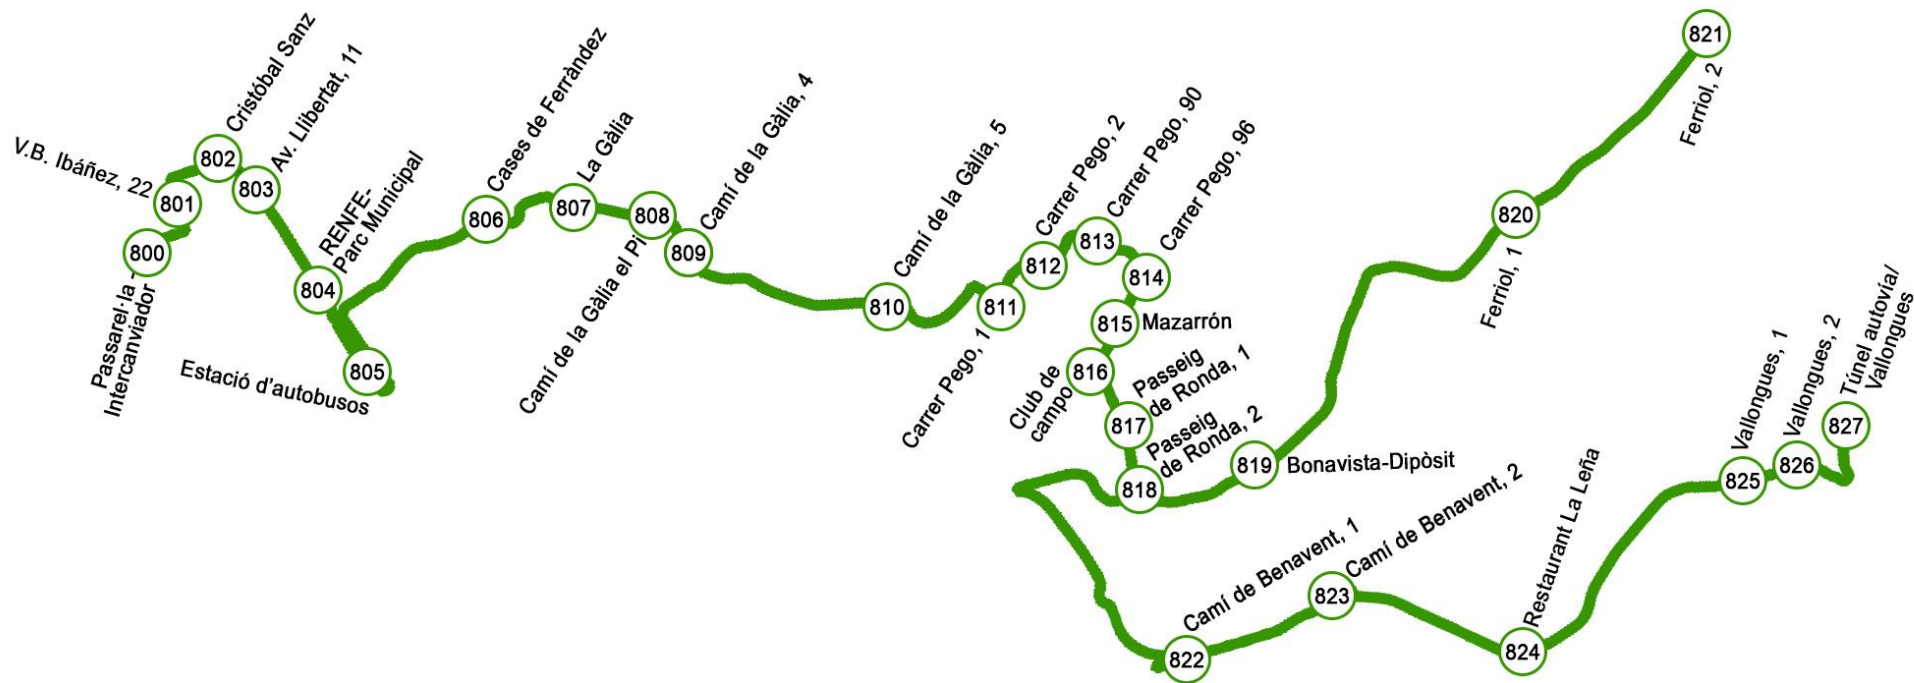

ET8: ELX → VALLONGUES → FERRIOL

Nombre parada:	Passarel·la - Intercanviador	V.B. Ib�nuez, 22	Crist�bal Sanz	Av. Llibertat, 11	RENFE - Parc Municipal	Estaci� d'autobusos	Cases de Ferr�ndez	La G�lia	Cam� de la G�lia el Pi	Cam� de la G�lia, 4	Cam� de la G�lia, 5	Carrer Pego, 1	Carrer Pego, 2	Carrer Pego, 90	Carrer Pego, 96	Mazarr�n	Club de Campo	Passeig de Ronda, 1	Passeig de Ronda, 2	Bonavista-Dip�sit	Ferriol, 1	Ferriol, 2	Cam� de Benavent, 1	Cam� de Benavent, 2	Restaurant La Le�a	Vallongues, 1	Vallongues, 2	T�nel autovia/ Vallongues	
N�:	800	801	802	803	804	805	806	807	808	809	810	811	812	813	814	815	816	817	818	819	820	821	822	823	824	825	826	827	
Horarios laborables:	08:00h	08:02h	08:02h	08:03h	08:03h	08:04h	08:04h	08:05h	08:06h	08:06h	08:06h	08:08h	08:08h	08:08h	08:08h	08:10h	08:10h	08:10h	08:10h	08:12h	08:12h	08:14h	08:16h	08:16h	08:18h	08:19h	08:19h	08:20h	08:20h
	10:00h	10:02h	10:02h	10:03h	10:03h	10:04h	10:04h	10:05h	10:06h	10:06h	10:06h	10:08h	10:08h	10:08h	10:08h	10:10h	10:10h	10:10h	10:10h	10:12h	10:12h	10:14h	10:16h	10:16h	10:18h	10:19h	10:19h	10:20h	10:20h
	12:00h	12:02h	12:02h	12:03h	12:03h	12:04h	12:04h	12:05h	12:06h	12:06h	12:06h	12:08h	12:08h	12:08h	12:08h	12:10h	12:10h	12:10h	12:10h	12:12h	12:12h	12:14h	12:16h	12:16h	12:18h	12:19h	12:19h	12:20h	12:20h
	14:00h	14:02h	14:02h	14:03h	14:03h	14:04h	14:04h	14:05h	14:06h	14:06h	14:06h	14:08h	14:08h	14:08h	14:08h	14:10h	14:10h	14:10h	14:10h	14:12h	14:12h	14:14h	14:16h	14:16h	14:18h	14:19h	14:19h	14:20h	14:20h
	16:00h	16:02h	16:02h	16:03h	16:03h	16:04h	16:04h	16:05h	16:06h	16:06h	16:06h	16:08h	16:08h	16:08h	16:08h	16:10h	16:10h	16:10h	16:10h	16:12h	16:12h	16:14h	16:16h	16:16h	16:18h	16:19h	16:19h	16:20h	16:20h
	18:00h	18:02h	18:02h	18:03h	18:03h	18:04h	18:04h	18:05h	18:06h	18:06h	18:06h	18:08h	18:08h	18:08h	18:08h	18:10h	18:10h	18:10h	18:10h	18:12h	18:12h	18:14h	18:16h	18:16h	18:18h	18:19h	18:19h	18:20h	18:20h
	20:30h	20:32h	20:32h	20:33h	20:33h	20:34h	20:34h	20:35h	20:36h	20:36h	20:36h	20:38h	20:38h	20:38h	20:38h	20:40h	20:40h	20:40h	20:40h	20:42h	20:42h	20:44h	20:46h	20:46h	20:48h	20:49h	20:49h	20:50h	20:50h
Horarios s�bados	09:00h	09:02h	09:02h	09:03h	09:03h	09:04h	09:04h	09:05h	09:06h	09:06h	09:06h	09:08h	09:08h	09:08h	09:08h	09:10h	09:10h	09:10h	09:10h	09:12h	09:12h	09:14h	09:16h	09:16h	09:18h	09:19h	09:19h	09:20h	09:20h
	12:00h	12:02h	12:02h	12:03h	12:03h	12:04h	12:04h	12:05h	12:06h	12:06h	12:06h	12:08h	12:08h	12:08h	12:08h	12:10h	12:10h	12:10h	12:10h	12:12h	12:12h	12:14h	12:16h	12:16h	12:18h	12:19h	12:19h	12:20h	12:20h
	15:00h	15:02h	15:02h	15:03h	15:03h	15:04h	15:04h	15:05h	15:06h	15:06h	15:06h	15:08h	15:08h	15:08h	15:08h	15:10h	15:10h	15:10h	15:10h	15:12h	15:12h	15:14h	15:16h	15:16h	15:18h	15:19h	15:19h	15:20h	15:20h
	20:00h	20:02h	20:02h	20:03h	20:03h	20:04h	20:04h	20:05h	20:06h	20:06h	20:06h	20:08h	20:08h	20:08h	20:08h	20:10h	20:10h	20:10h	20:10h	20:12h	20:12h	20:14h	20:16h	20:16h	20:18h	20:19h	20:19h	20:20h	20:20h