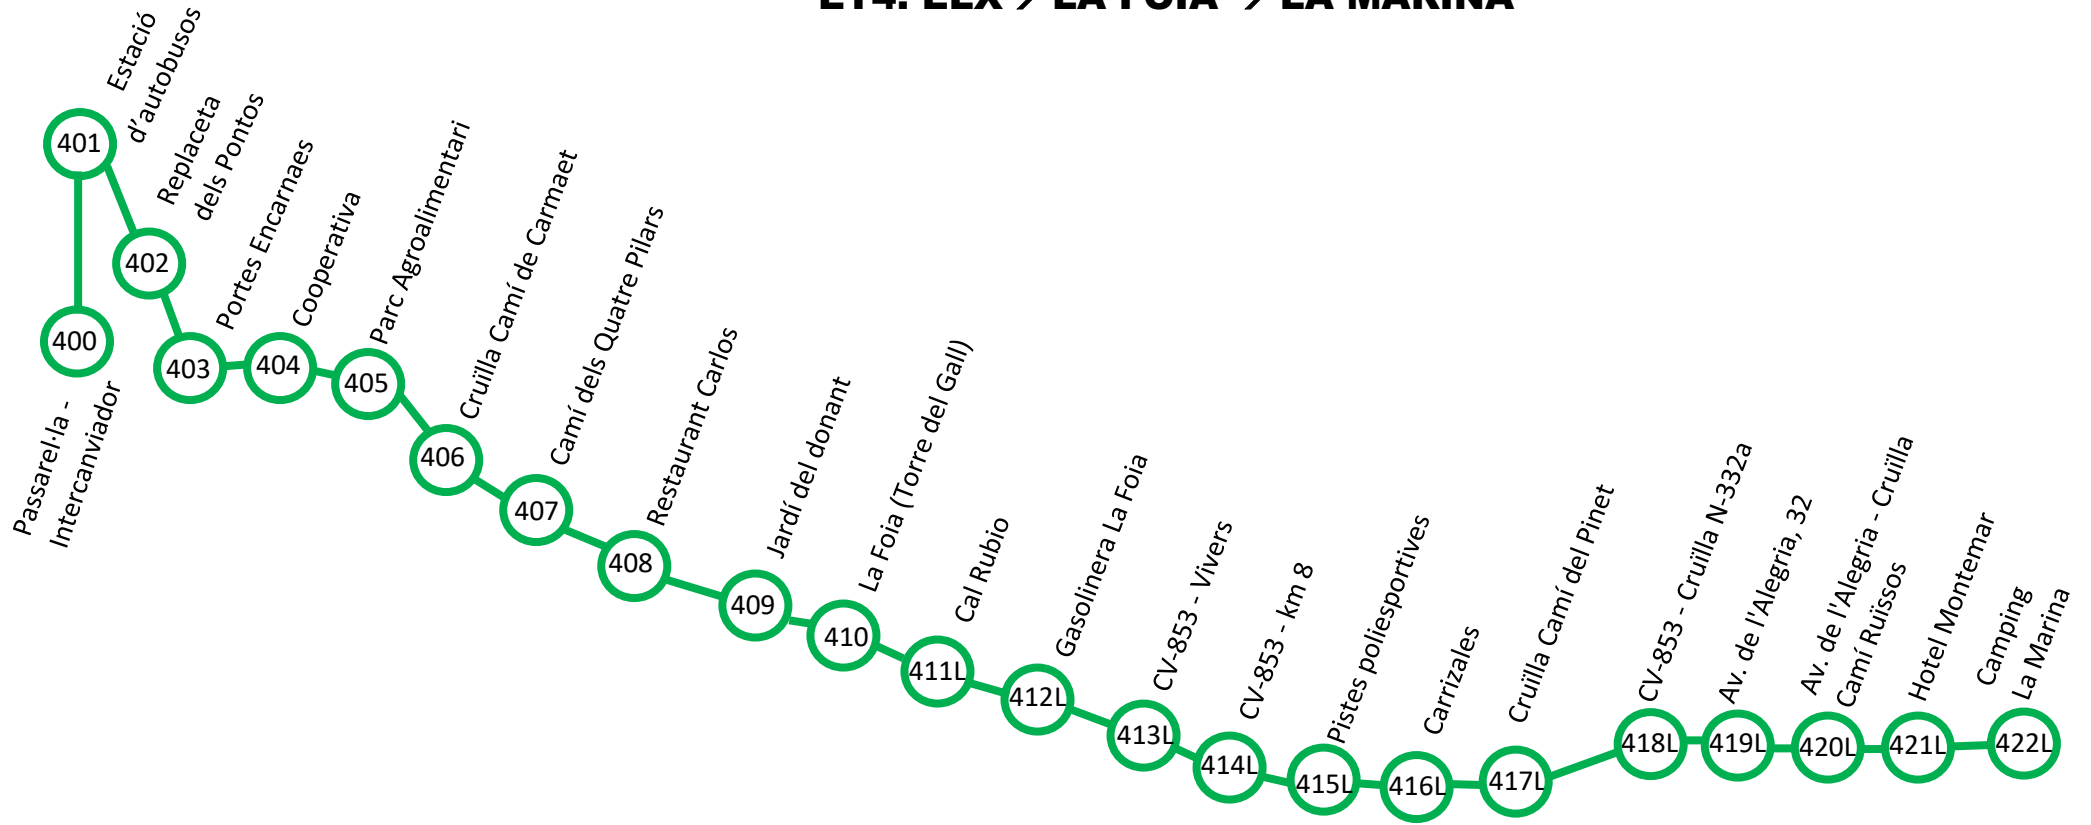

ET4: ELX → LA FOIA → LA MARINA

Nombre parada:	Passarel·la - Intercanviador	Estació d'autobusos	Replaceta dels Pontos	Portes Encarnaes	Cooperativa	Parc Agroalimentari	Cruïlla Camí de Carmaet (Els Ilmoners)	Camí dels Quatre Pilars (transformado)	Restaurant Carlos	La Foia (Jardí del donant)	La Foia (Torre del Gall)	Cal Rubio	Gasolinera La Foia	CV-853 - Vivers	CV-853 - km 8	Pistes poliesportives	Carrizales	Cruïlla Camí del Pinet	CV-853 - Cruïlla N-332a	Av. de l'Alegria, 32	Av. de l'Alegria - Cruïlla Camí Ruïssos	Hotel Montemar	Camping La Marina
Nº:	400	401	402	403	404	405	406	407	408	409	410	411L	412L	413L	414L	415L	416L	417L	418L	419L	420L	421L	422L
Horarios laborables:	07:00h	07:02h	07:04h	07:05h	07:08h	07:09h	07:10h	07:11h	07:12h	07:14h	07:16h	07:17h	07:18h	07:19h	07:20h	07:21h	07:22h	07:25h	07:25h	07:26h	07:27h	07:27h	07:30h
	09:00h	09:02h	09:04h	09:05h	09:08h	09:09h	09:10h	09:11h	09:12h	09:14h	09:16h	09:17h	09:18h	09:19h	09:20h	09:21h	09:22h	09:25h	09:25h	09:26h	09:27h	09:27h	09:30h
	11:00h	11:02h	11:04h	11:05h	11:08h	11:09h	11:10h	11:11h	11:12h	11:14h	11:16h	11:17h	11:18h	11:19h	11:20h	11:21h	11:22h	11:25h	11:25h	11:26h	11:27h	11:27h	11:30h
	14:00h	14:02h	14:04h	14:05h	14:08h	14:09h	14:10h	14:11h	14:12h	14:14h	14:16h	14:17h	14:18h	14:19h	14:20h	14:21h	14:22h	14:25h	14:25h	14:26h	14:27h	14:27h	14:30h
	15:20h	15:22h	15:24h	15:25h	15:28h	15:29h	15:30h	15:31h	15:32h	15:34h	15:36h	15:37h	15:38h	15:39h	15:40h	15:41h	15:42h	15:45h	15:45h	15:46h	15:47h	15:47h	15:50h
	19:00h	19:02h	19:04h	19:05h	19:08h	19:09h	19:10h	19:11h	19:12h	19:14h	19:16h	19:17h	19:18h	19:19h	19:20h	19:21h	19:22h	19:25h	19:25h	19:26h	19:27h	19:27h	19:30h
	20:00h	20:02h	20:04h	20:05h	20:08h	20:09h	20:10h	20:11h	20:12h	20:14h	20:16h	20:17h	20:18h	20:19h	20:20h	20:21h	20:22h	20:25h	20:25h	20:26h	20:27h	20:27h	20:30h
	21:00h	21:02h	21:04h	21:05h	21:08h	21:09h	21:10h	21:11h	21:12h	21:14h	21:16h	21:17h	21:18h	21:19h	21:20h	21:21h	21:22h	21:25h	21:25h	21:26h	21:27h	21:27h	21:30h
	22:00h	22:02h	22:04h	22:05h	22:08h	22:09h	22:10h	22:11h	22:12h	22:14h	22:16h	22:17h	22:18h	22:19h	22:20h	22:21h	22:22h	22:25h	22:25h	22:26h	22:27h	22:27h	22:30h