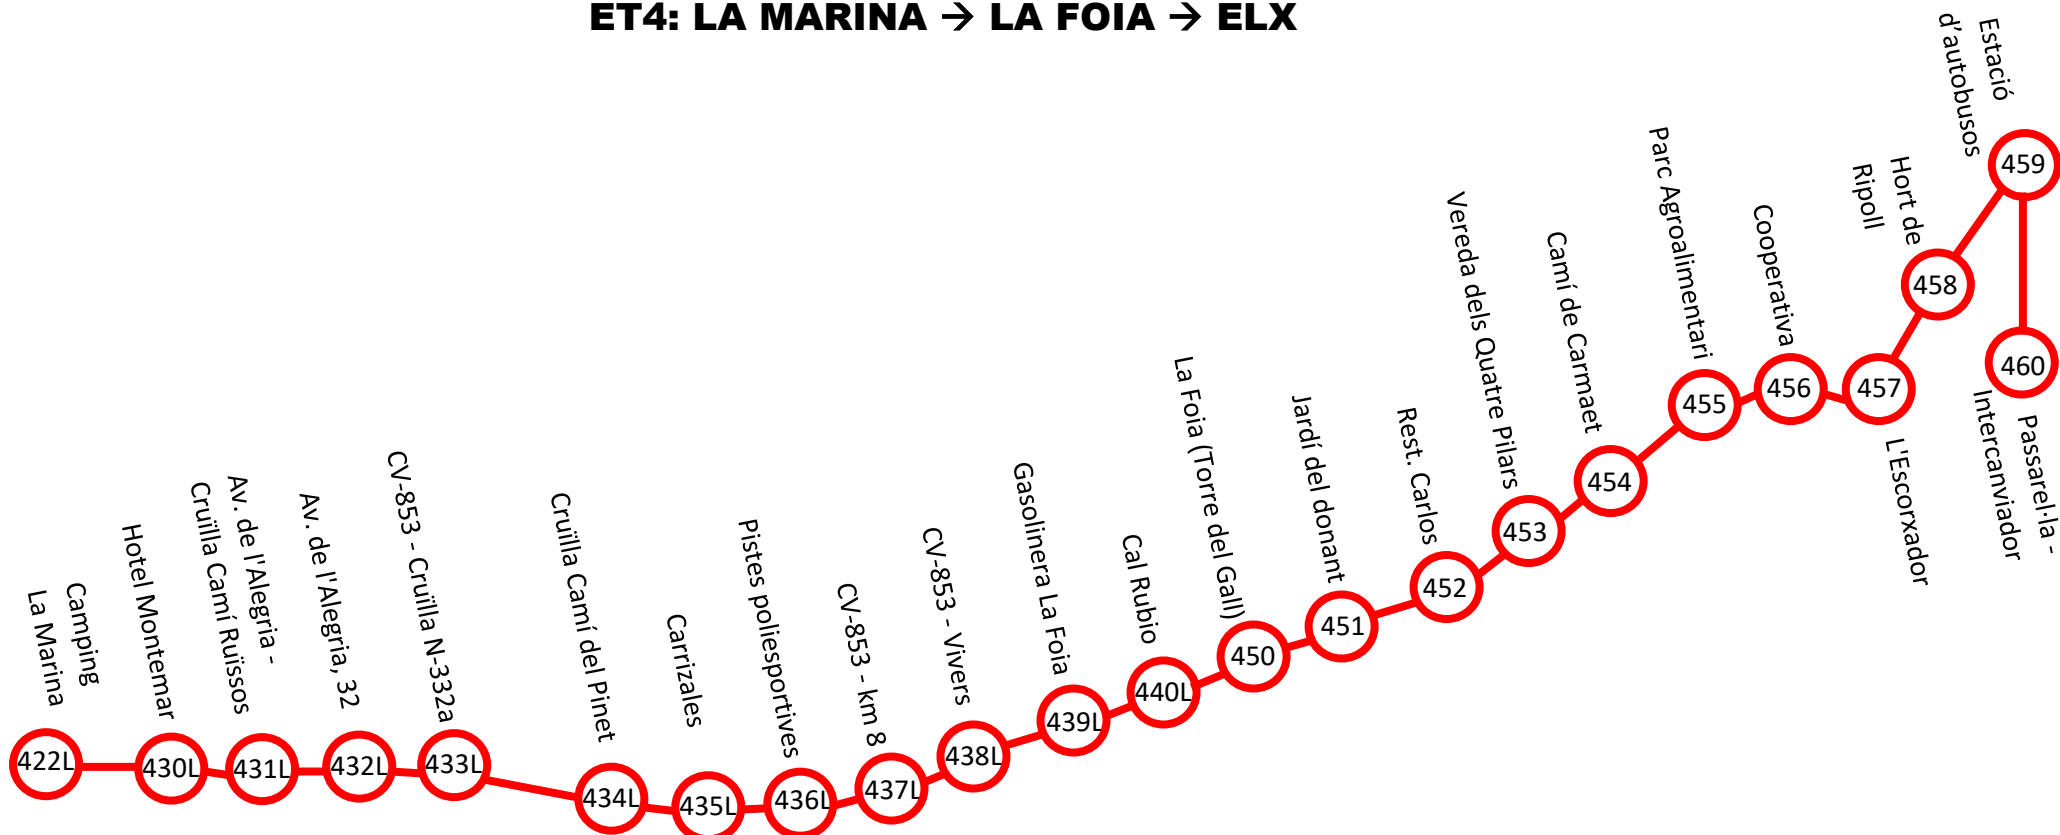

ET4: LA MARINA → LA FOIA → ELX

Nombre parada:	Camping La Marina	Hotel Montemar	Av. de l'Alegria - Cruilla Camí Ruïssos	Av. de l'Alegria, 32	CV-853 - Cruilla N-332a	Cruilla Camí del Pinet	Carrizales	Pistes poliesportives	CV-853 - km 8	CV-853 - Viviers	Gasolinera La Foia	Cal Rubio	La Foia (Torre del Gall)	La Foia (Jardí del donant)	Restaurant Carlos	Vereda dels Quatre Pilars (transformador)	Cruilla Camí de Carmet (Els Ilimoners)	Parc Agroalimentari	Cooperativa	L'Escorxador - Inst. La Torreta	Hort de Ripoll	Estació d'autobusos	Passarel·la - Intercanviador
Nº:	422L	430L	431L	432L	433L	434L	436L	436L	437L	438L	439L	440L	450	451	452	453	454	455	456	457	458	459	460
Horarios:	07:30h	07:33h	07:33h	07:34h	07:35h	07:35h	07:38h	07:39h	07:40h	07:41h	07:42h	07:43h	07:44h	07:46h	07:47h	07:48h	07:50h	07:51h	07:52h	07:54h	07:56h	07:58h	08:00h
	09:30h	09:33h	09:33h	09:34h	09:35h	09:35h	09:38h	09:39h	09:40h	09:41h	09:42h	09:43h	09:44h	09:46h	09:47h	09:48h	09:50h	09:51h	09:52h	09:54h	09:56h	09:58h	10:00h
	11:30h	11:33h	11:33h	11:34h	11:35h	11:35h	11:38h	11:39h	11:40h	11:41h	11:42h	11:43h	11:44h	11:46h	11:47h	11:48h	11:50h	11:51h	11:52h	11:54h	11:56h	11:58h	12:00h
	14:30h	14:33h	14:33h	14:34h	14:35h	14:35h	14:38h	14:39h	14:40h	14:41h	14:42h	14:43h	14:44h	14:46h	14:47h	14:48h	14:50h	14:51h	14:52h	14:54h	14:56h	14:58h	15:00h
	15:50h	15:53h	15:53h	15:54h	15:55h	15:55h	15:58h	15:59h	16:00h	16:01h	16:02h	16:03h	16:04h	16:06h	16:07h	16:08h	16:10h	16:11h	16:12h	16:14h	16:16h	16:18h	16:20h
	19:30h	19:33h	19:33h	19:34h	19:35h	19:35h	19:38h	19:39h	19:40h	19:41h	19:42h	19:43h	19:44h	19:46h	19:47h	19:48h	19:50h	19:51h	19:52h	19:54h	19:56h	19:58h	20:00h
	20:30h	20:33h	20:33h	20:34h	20:35h	20:35h	20:38h	20:39h	20:40h	20:41h	20:42h	20:43h	20:44h	20:46h	20:47h	20:48h	20:50h	20:51h	20:52h	20:54h	20:56h	20:58h	21:00h
	21:30h	21:33h	21:33h	21:34h	21:35h	21:35h	21:38h	21:39h	21:40h	21:41h	21:42h	21:43h	21:44h	21:46h	21:47h	21:48h	21:50h	21:51h	21:52h	21:54h	21:56h	21:58h	22:00h
22:30h	22:33h	22:33h	22:34h	22:35h	22:35h	22:38h	22:39h	22:40h	22:41h	22:42h	22:43h	22:44h	22:46h	22:47h	22:48h	22:50h	22:51h	22:52h	22:54h	22:56h	22:58h	23:00h	

Horarios	09:30h	09:33h	09:33h	09:34h	09:35h	09:35h	09:38h	09:39h	09:40h	09:41h	09:42h	09:43h	09:44h	09:46h	09:47h	09:48h	09:50h	09:51h	09:52h	09:54h	09:56h	09:58h	10:00h
sábados,	14:30h	14:33h	14:33h	14:34h	14:35h	14:35h	14:38h	14:39h	14:40h	14:41h	14:42h	14:43h	14:44h	14:46h	14:47h	14:48h	14:50h	14:51h	14:52h	14:54h	14:56h	14:58h	15:00h
domingos	17:30h	17:33h	17:33h	17:34h	17:35h	17:35h	17:38h	17:39h	17:40h	17:41h	17:42h	17:43h	17:44h	17:46h	17:47h	17:48h	17:50h	17:51h	17:52h	17:54h	17:56h	17:58h	18:00h
y festivos	21:30h	21:33h	21:33h	21:34h	21:35h	21:35h		21:39h	21:40h	21:41h	21:42h	21:43h	21:44h	21:46h	21:47h	21:48h	21:50h	21:51h	21:52h	21:54h	21:56h	21:58h	22:00h