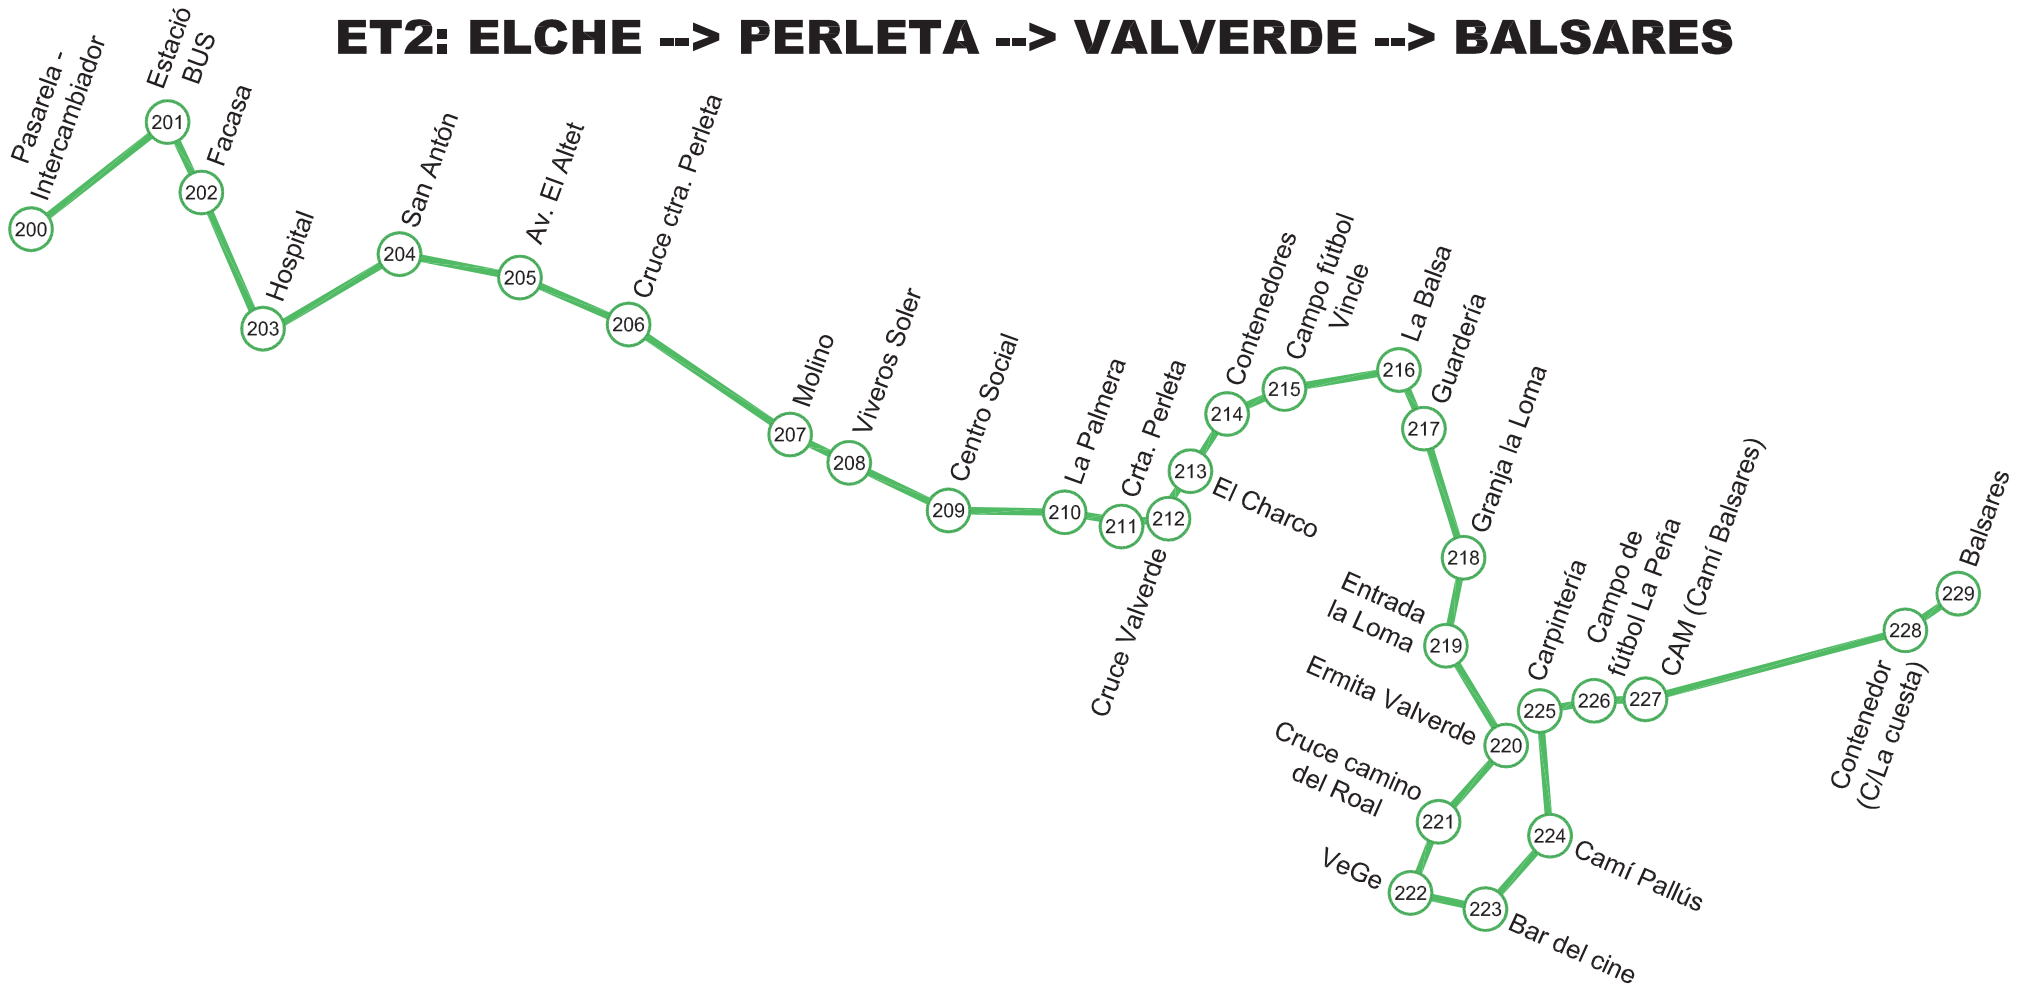

ET2: ELCHE --> PERLETA --> VALVERDE --> BALSARES

Nombre parada:	Pasarela - Intercambiador	Estació BUS	Facasa	Hospital	San Antón	Av. El Altet	Cruce ctra. Perleta	Molino	Viveros Soler	Centro Social	La Palmera	Ctra. Perleta	Cruce Valverde	El Charco	Contenedores	Campo fútbol Vincle	La Balsa	Guardería	Granja la Loma	Entrada la Loma	Ermita Valverde	Cruce camino del Roal	VeGe	Bar del cine	camí Pallús	Carpinteria (Balsares)	Campo de fútbol La Peña	CAM (Camí Balsares)	Contenedor (C/ La cuesta)	Balsares
Nº:	200	201	202	203	204	205	206	207	208	209	210	211	212	213	214	215	216	217	218	219	220	221	222	223	224	225	226	227	228	229
Horarios laborable:	09:25h	09:27h	09:28h	09:29h	09:30h	09:30h	09:31h	09:31h	09:32h	09:33h	09:33h	09:33h	09:34h	09:34h	09:34h	09:35h	09:35h	09:35h	09:36h	09:36h	09:37h	09:38h	09:38h	09:38h	09:39h	09:40h	09:41h	09:42h	09:43h	09:45h
	12:00h	12:02h	12:03h	12:04h	12:05h	12:05h	12:06h	12:06h	12:07h	12:08h	12:08h	12:08h	12:09h	12:09h	12:09h	12:10h	12:10h	12:10h	12:11h	12:11h	12:12h	12:13h	12:13h	12:13h	12:14h	12:15h	12:16h	12:17h	12:18h	12:20h
	17:00h	17:02h	17:03h	17:04h	17:05h	17:05h	17:06h	17:06h	17:07h	17:08h	17:08h	17:08h	17:09h	17:09h	17:09h	17:10h	17:10h	17:10h	17:11h	17:11h	17:12h	17:13h	17:13h	17:13h	17:14h	17:15h	17:16h	17:17h	17:18h	17:20h
	19:00h	19:02h	19:03h	19:04h	19:05h	19:05h	19:06h	19:06h	19:07h	19:08h	19:08h	19:08h	19:09h	19:09h	19:09h	19:10h	19:10h	19:10h	19:11h	19:11h	19:12h	19:13h	19:13h	19:13h	19:14h	19:15h	19:16h	19:17h	19:18h	19:20h
	21:00h	21:02h	21:03h	21:04h	21:05h	21:05h	21:06h	21:06h	21:07h	21:08h	21:08h	21:08h	21:09h	21:09h	21:09h	21:10h	21:10h	21:10h	21:11h	21:11h	21:12h	21:13h	21:13h	21:13h	21:14h	21:15h	21:16h	21:17h	21:18h	21:20h
Horarios S, D y F:	21:00h	21:02h	21:03h	21:04h	21:05h	21:05h	21:06h	21:06h	21:07h	21:08h	21:08h	21:08h	21:09h	21:09h	21:09h	21:10h	21:10h	21:10h	21:11h	21:11h	21:12h	21:13h	21:13h	21:13h	21:14h	21:15h	21:16h	21:17h	21:18h	21:20h